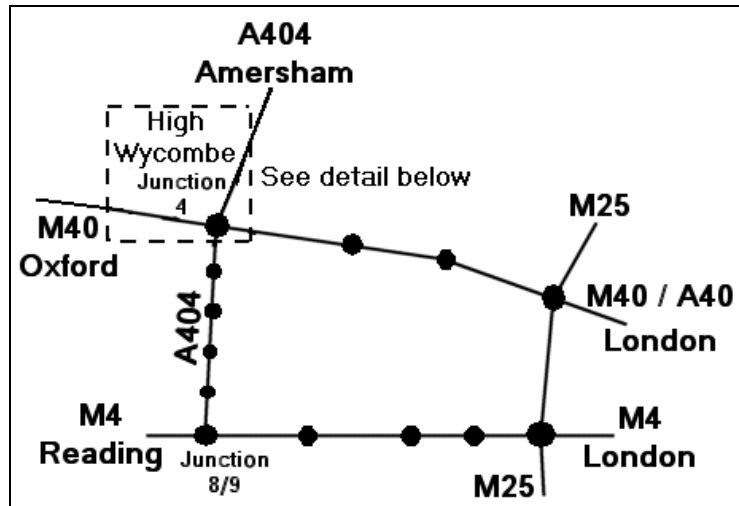

Driving Directions.

From London.

Take A40 then M40 West towards Oxford. Leave M40 at Junction 4, High Wycombe and follow directions on Map.

From London Heathrow Airport (22 miles / 36 km).

Follow signs to M25. Go North on M25 to M40 junction (Junction 16). Take M40 towards Oxford. Leave M40 at Junction 4, High Wycombe and follow directions on Map.

From London Gatwick Airport (58 miles / 93 km).

Follow signs to M23. Go North on M23 toward London to M25 junction. Go West on M25 until M40 junction (Junction 16). Take M40 towards Oxford. Leave M40 at Junction 4, High Wycombe and follow directions on Map.

From London Luton Airport (40 miles / 65 km).

Follow signs to M1. Go south toward London on M1 to M25 Junction (Junction 6a). Go West on M25 until M40 junction (Junction 16). Take M40 towards Oxford. Leave M40 at Junction 4, High Wycombe and follow directions on Map.