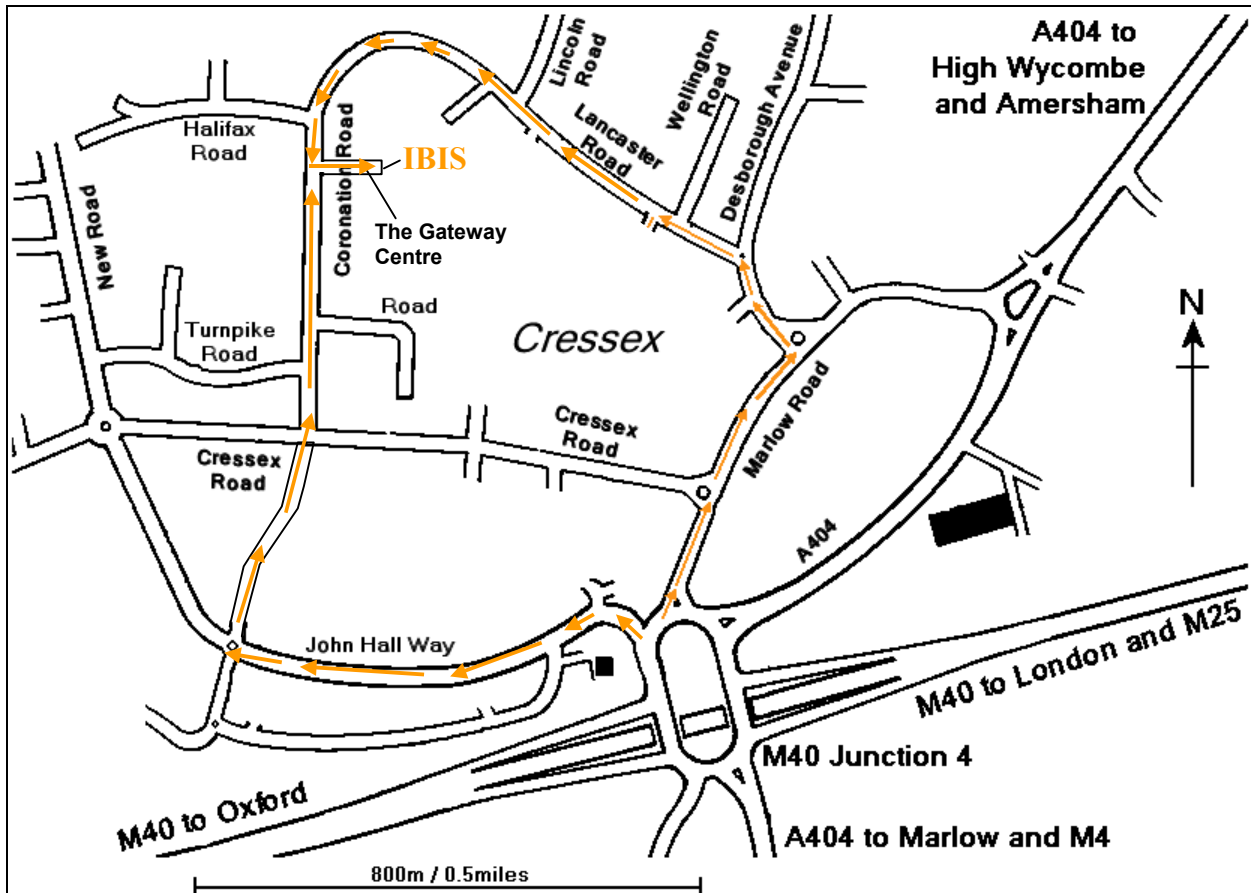

Driving Directions.

From London.

Take A40 then M40 West towards Oxford. Leave M40 at Junction 4, High Wycombe and follow directions on Map.

From London Heathrow Airport (22 miles / 36 km).

Follow signs to M25. Go North on M25 to M40 junction (Junction 16). Take M40 towards Oxford. Leave M40 at Junction 4, High Wycombe and follow directions on Map.

From London Gatwick Airport (58 miles / 93 km).

Follow signs to M23. Go North on M23 toward London to M25 junction. Go West on M25 until M40 junction (Junction 16). Take M40 towards Oxford. Leave M40 at Junction 4, High Wycombe and follow directions on Map.

From London Stansted Airport (69 miles / 111 km).

Follow signs to M11. Go south on M11 toward London to M25 Junction (junction 6). Go West on M25 until M40 junction (Junction 16). Take M40 towards Oxford. Leave M40 at Junction 4, High Wycombe and follow directions on Map.

From London Luton Airport (40 miles / 65 km).

Follow signs to M1. Go south toward London on M1 to M25 Junction (Junction 6a). Go West on M25 until M40 junction (Junction 16). Take M40 towards Oxford. Leave M40 at Junction 4, High Wycombe and follow directions on Map.